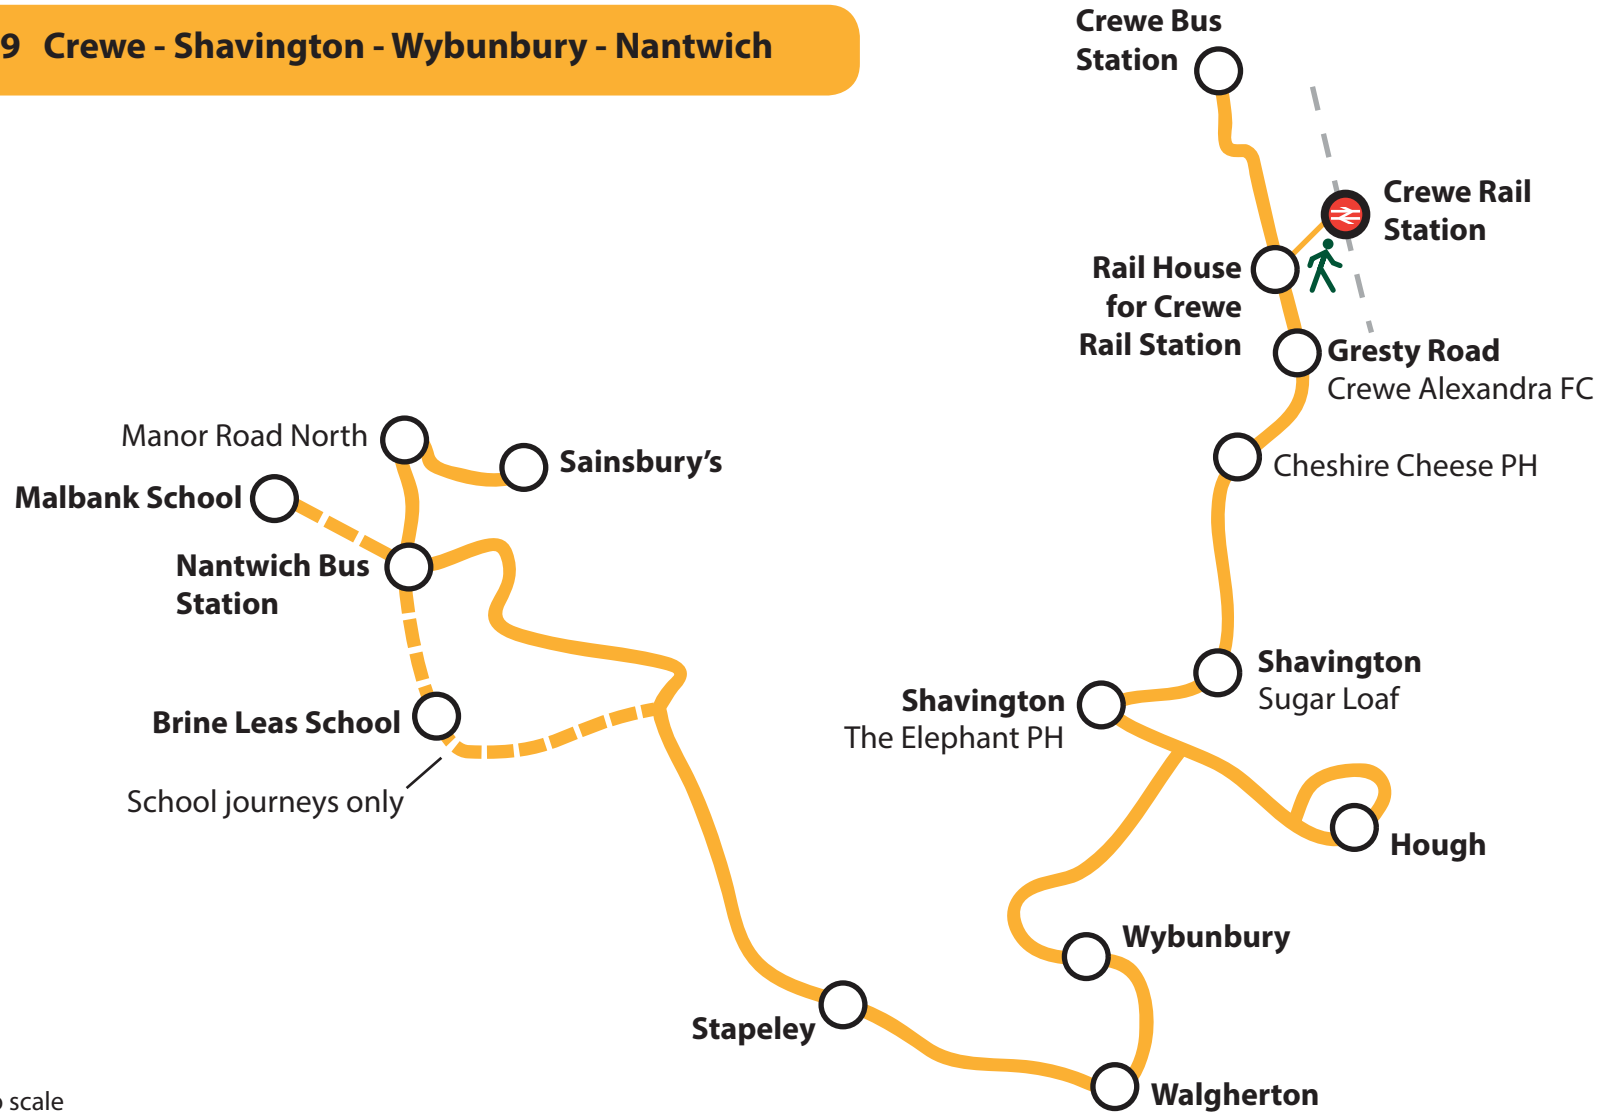

39 Crewe - Shavington - Wybunbury - Nantwich

Map not to scale

Map data: ©2018 Google

Please note: the route is not changing between Crewe and Nantwich Bus Station.